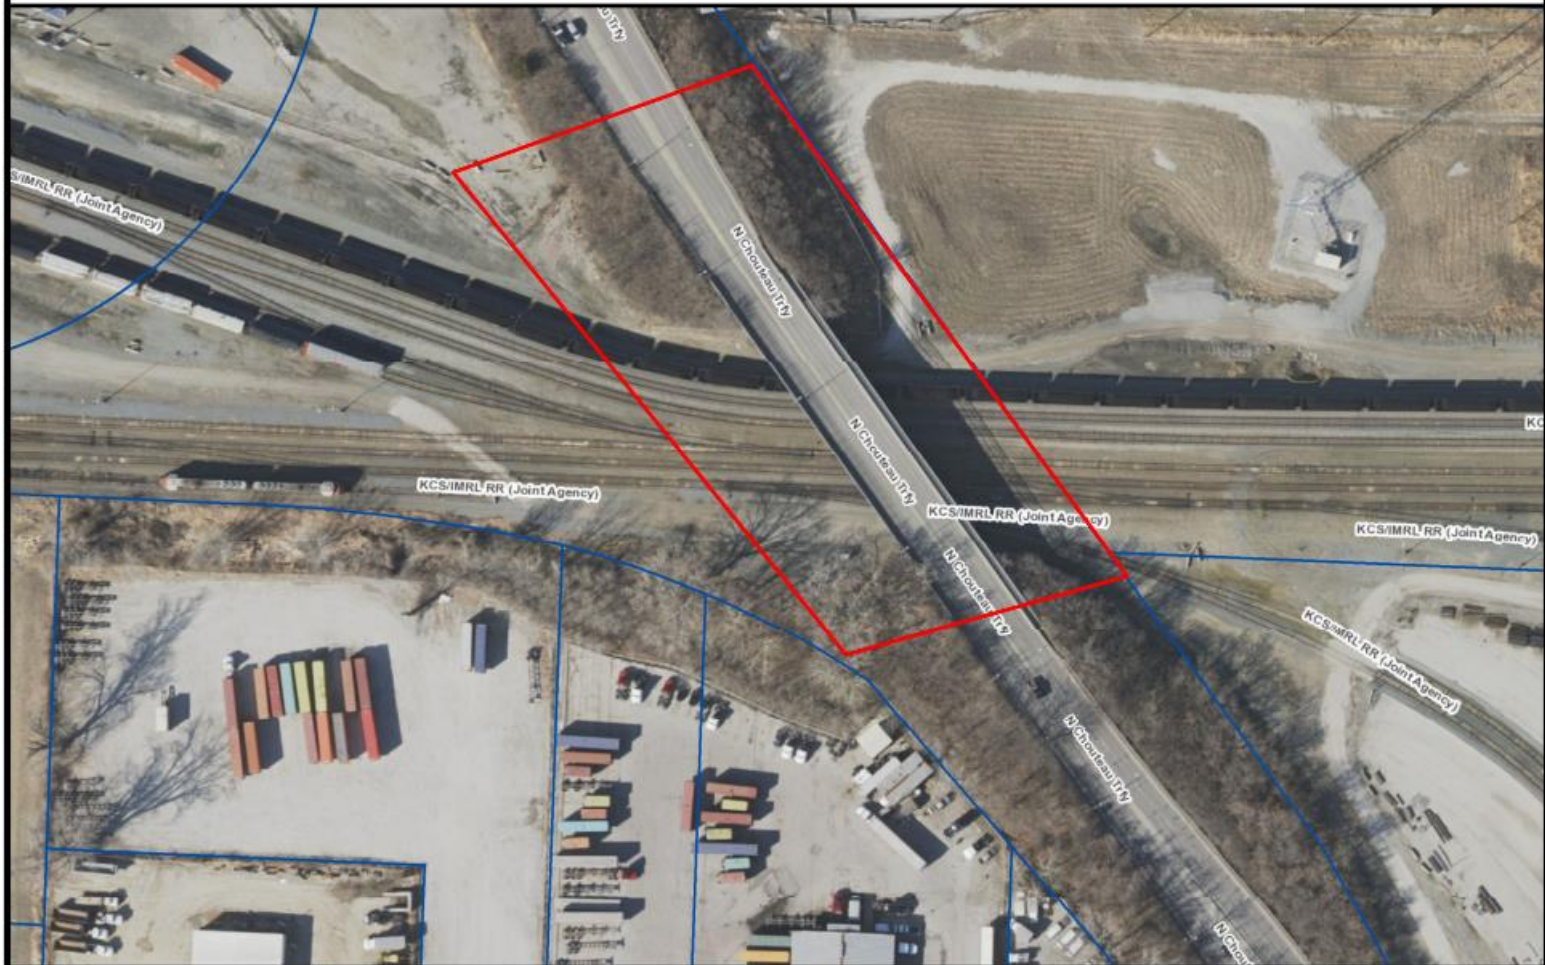

KANSAS CITY MISSOURI

Public Works

Introducing Public Service

September 24, 2024

Neighborhood Planning and Development Committee

Excess RoW - Chouteau Trfy Map

While the City of Kansas City, Missouri makes every effort to maintain and distribute accurate information, no warranties and/or representations of any kind are made regarding information, data or services provided. In no event shall the City of Kansas City, MO, be liable in any way to the users of this data. Users of this data shall hold the City of Kansas City, MO harmless in all matters and accounts arising from the use and/or accuracy of this data.

0 80 160 Feet 

Printed Date: 8/2/2024

Easement to be maintained

While the City of Kansas City, Missouri makes every effort to maintain and distribute accurate information, no warranties and/or representations of any kind are made regarding information, data or services provided. In no event shall the City of Kansas City, MO, be liable in any way to the users of this data. Users of this data shall hold the City of Kansas City, MO harmless in all matters and accounts arising from the use and/or accuracy of this data.

0 80 160 Feet 

Printed Date: 9/24/2024