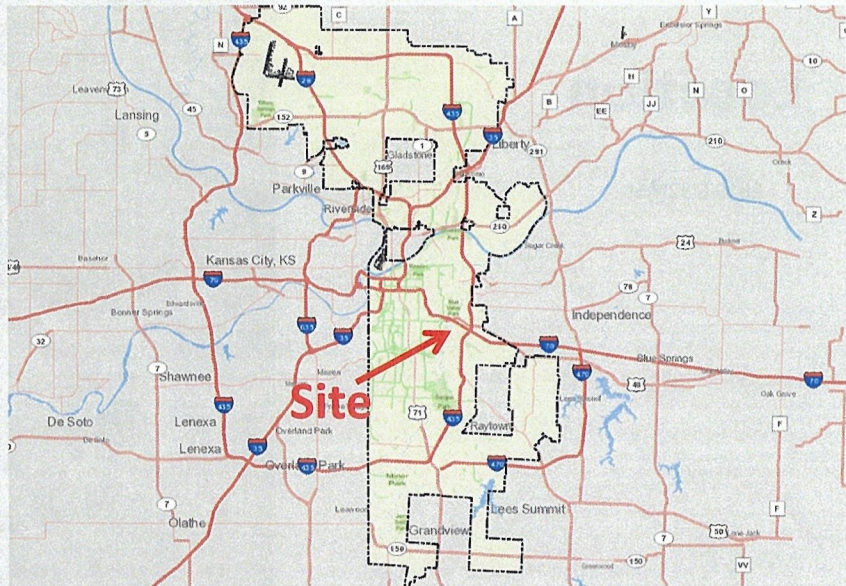

# KANSAS CITY MISSOURI

# Location

City Planning and Development

3

KANSAS CITY  
MISSOURI

**Looking south  
from the  
intersection of  
E 32<sup>nd</sup> St &  
Bellaire Ave.**

Overall Property Exhibit