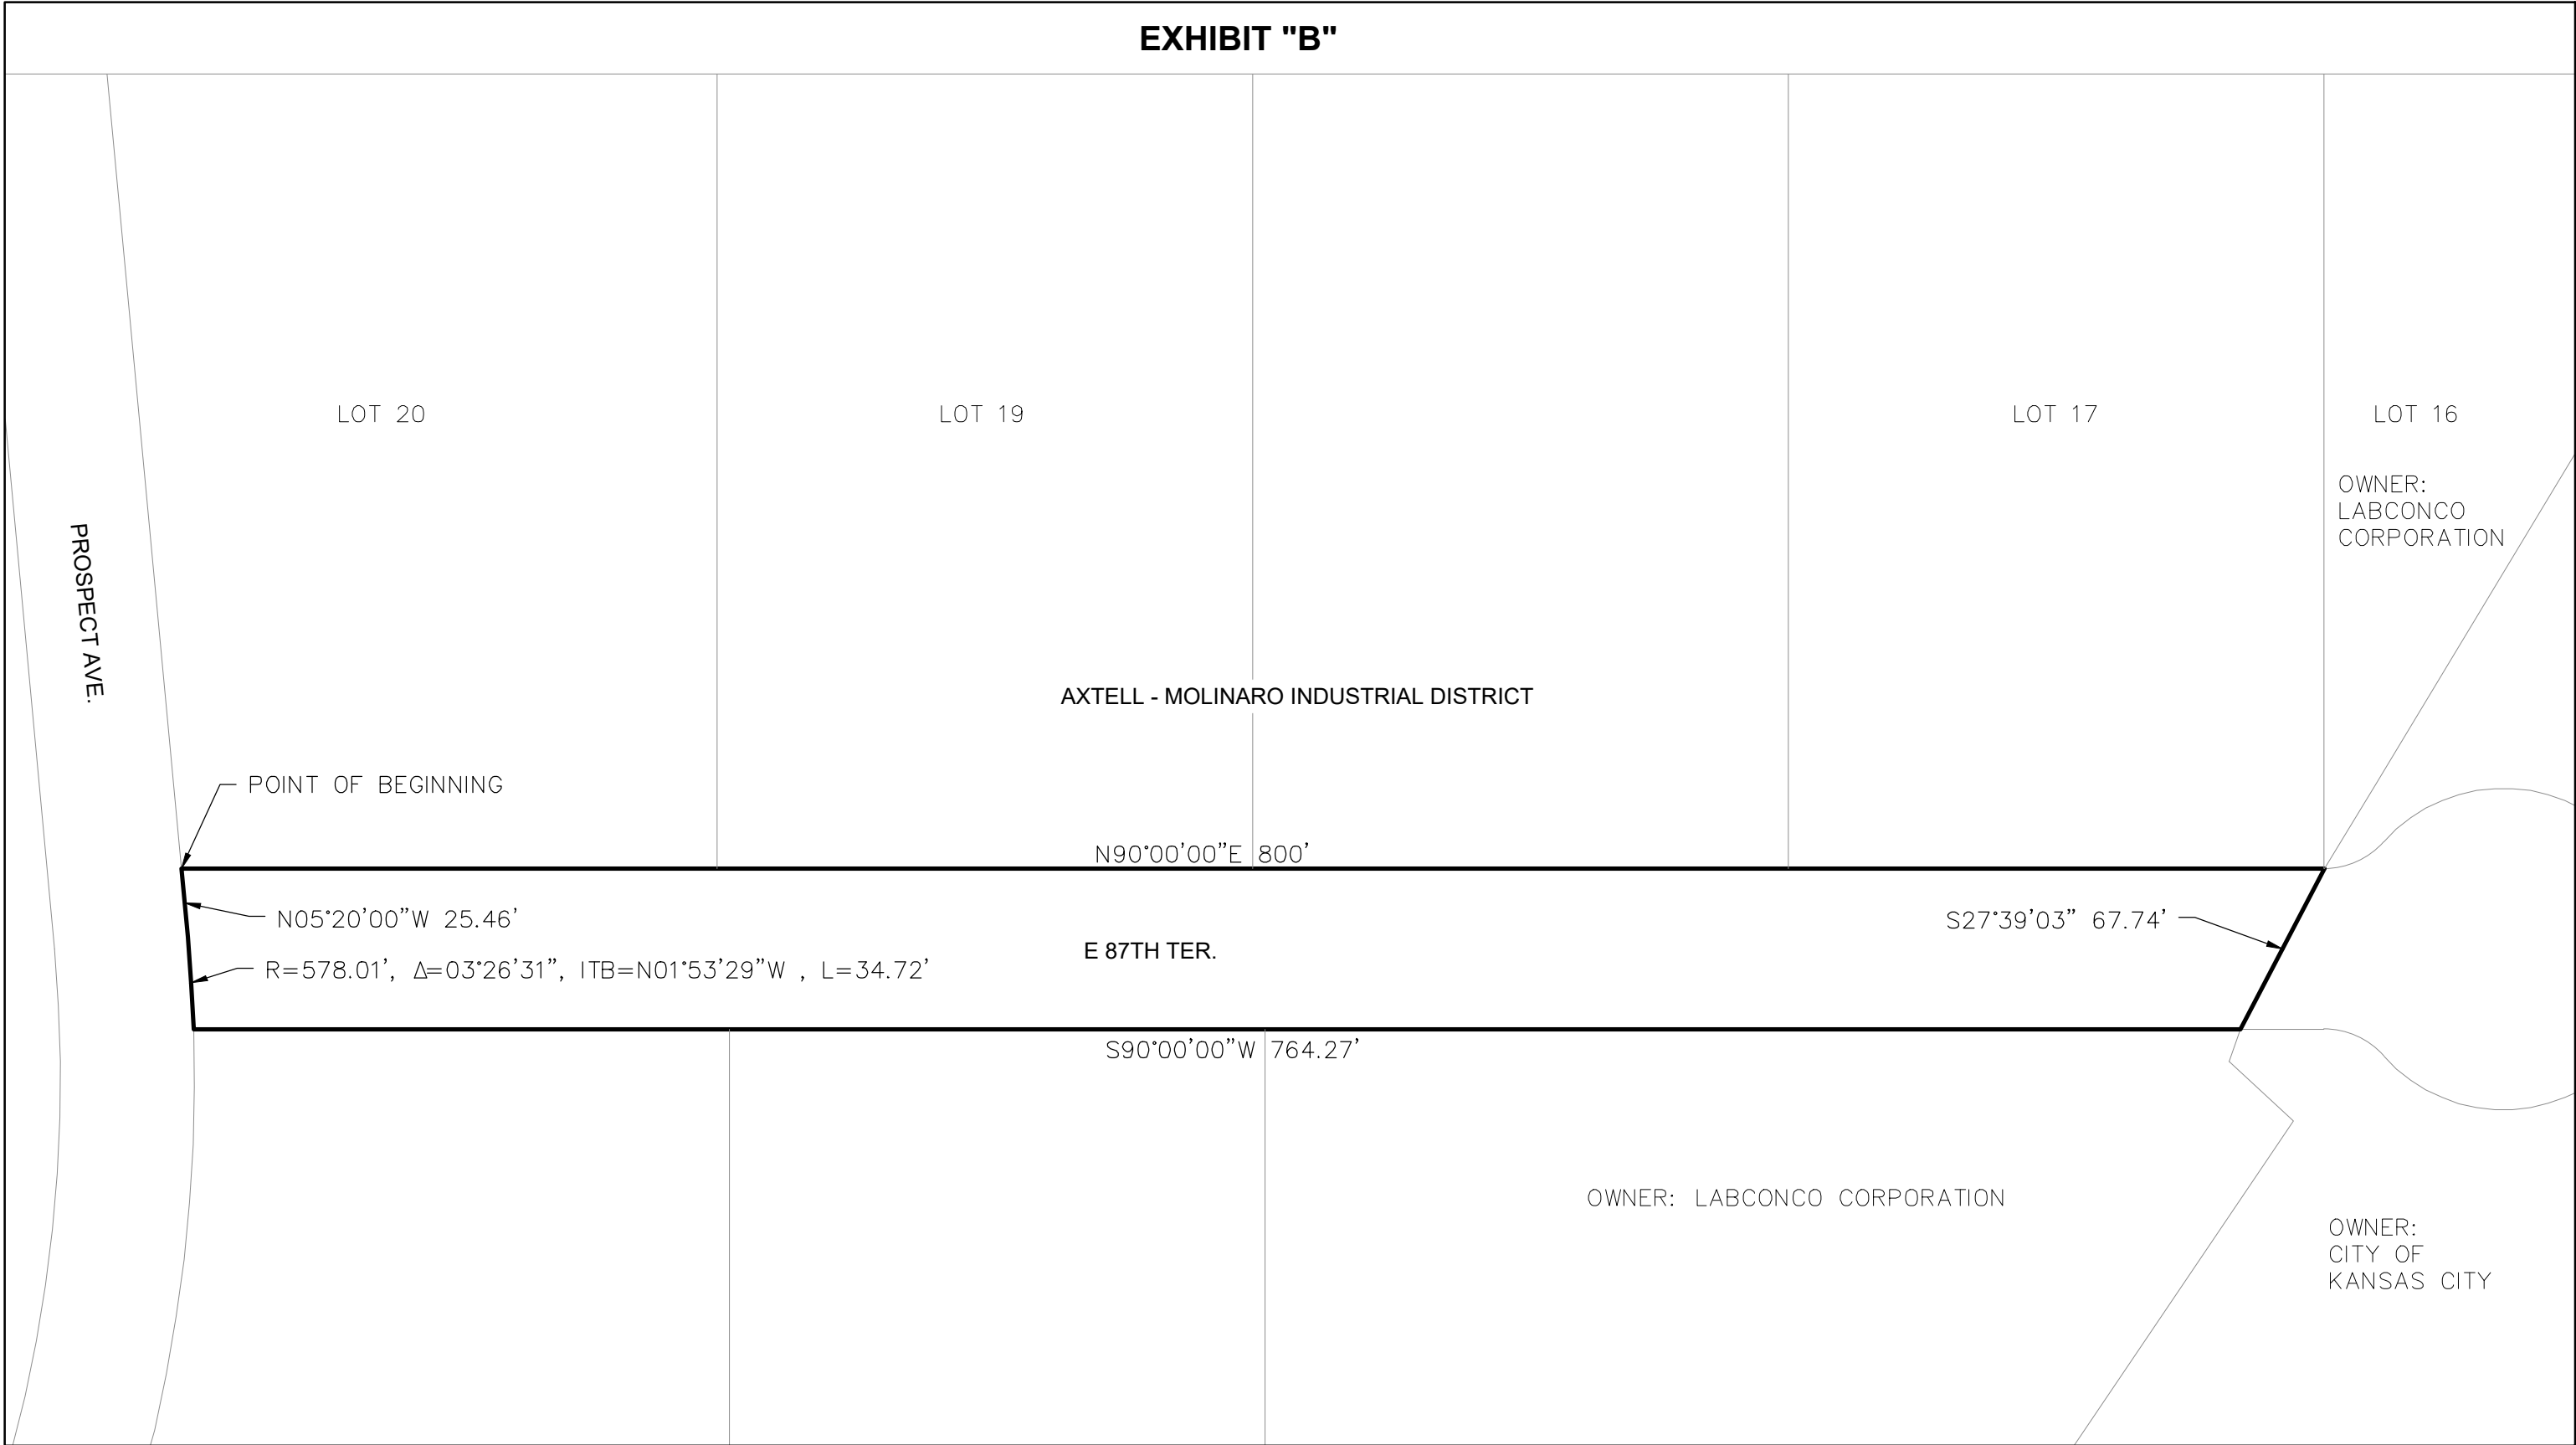

EXHIBIT "B"

 8455 College Boulevard
Overland Park, KS 66210
816.777.0400
COA# E-137
Engineering beyond.™

LABCONCO CORPORATION
**E 87TH TERRACE
STREET VACATION**
E 87TH TER AND PROSPECT AVE, KANSAS CITY, JACKSON COUNTY, MO

DRAWN BY: BTG	FIELD BY: N/A
DATE: 03-13-2024	FIELD BK: -