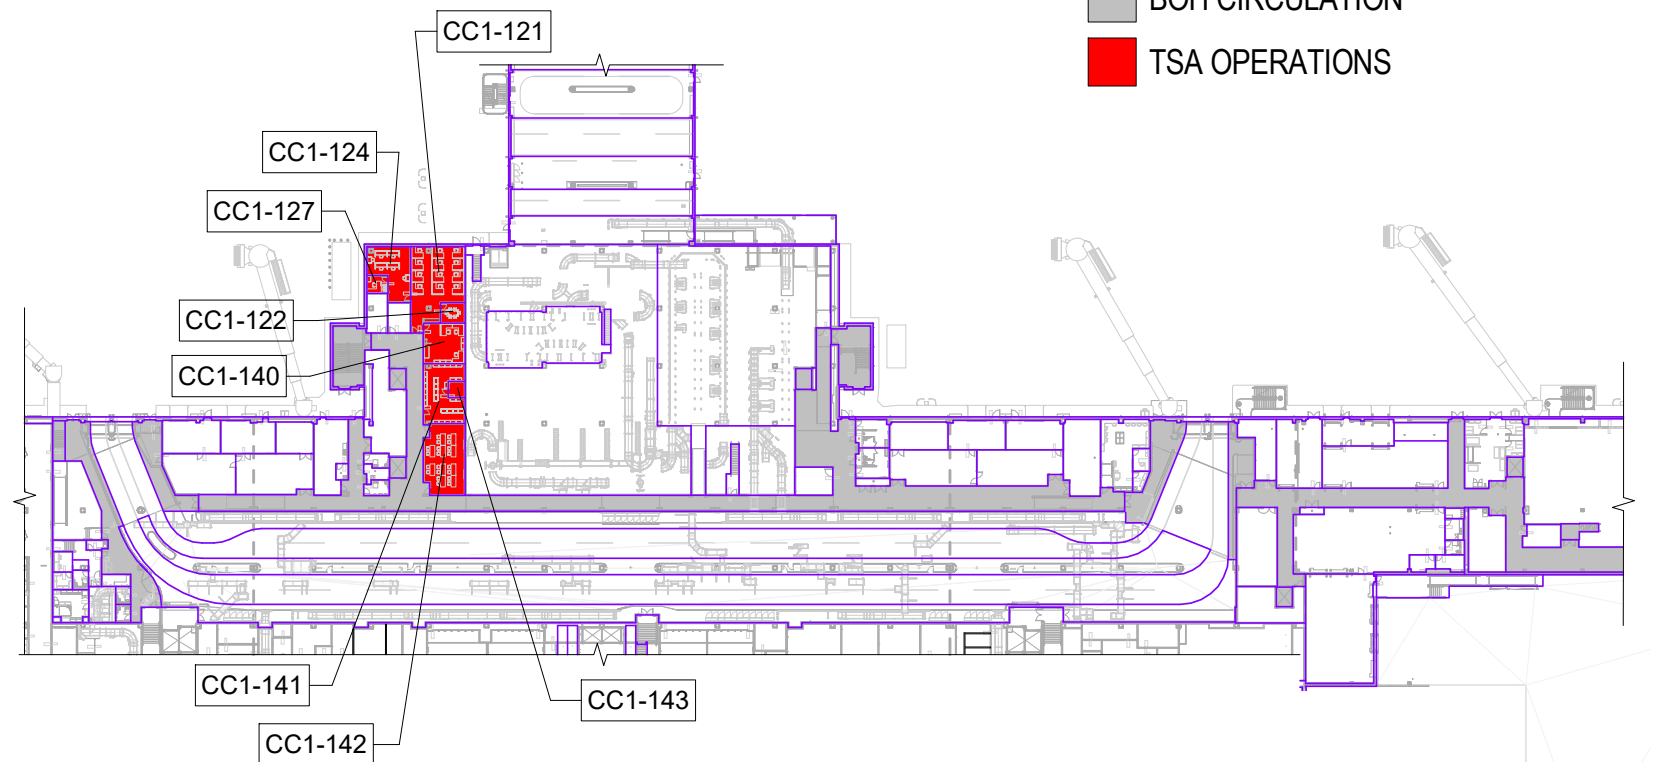

## EXHIBIT A AMENDED TSA TERMINAL SPACE 6,393 TOTAL SF

**LEGEND**

- BOH CIRCULATION
- TSA OPERATIONS

TSA OPERATIONS - 1.3 APRON LEVEL					
Number	Name	Lease Area Category	Lease Area Sub-Category	Area	Comments
CC1-121	ADMIN STSO	TSA OPERATIONS		1025 SF	
CC1-122	CONFERENCE	TSA OPERATIONS	OFFICE	135 SF	
CC1-124	COORDINATION CENTER	TSA OPERATIONS		509 SF	
CC1-127	OFFICE	TSA OPERATIONS	OFFICE	102 SF	
CC1-140	TSS-E BAO WKRM & STOR.	TSA OPERATIONS		457 SF	
CC1-141	OPERATIONAL STORAGE	TSA OPERATIONS	STORAGE	605 SF	
CC1-142	TRAINING CLASSROOM	TSA OPERATIONS	TRAINING	760 SF	
CC1-143	COMM. CLOSET	TSA OPERATIONS	IT	75 SF	
Grand total				3668 SF	

TSA OPERATIONS - 1.0 ARRIVALS LEVEL					
Number	Name	Lease Area Category	Lease Area Sub-Category	Area	Comments

**EXHIBIT A  
AMENDED TSA TERMINAL SPACE  
6,393 TOTAL SF**

TSA OPERATIONS - 2.1 DEPARTURES LEVEL				
Number	Name	Lease Area Category	Lease Area Sub-Category	Area
HH2-110	BREAK RM + LOCKER RM	TSA OPERATIONS	BREAK AREA	1151 SF
HH2-111	TSO-ST1	TSA OPERATIONS	OFFICE	127 SF
HH2-112	TRAINING OLC	TSA OPERATIONS	TRAINING	447 SF
HH2-116	ATLAS SUPPORT	TSA OPERATIONS	OFFICE	411 SF
HH2-117	ATLAS OFFICE	TSA OPERATIONS	OFFICE	142 SF
HH2-151	TSA SECURE STORAGE	TSA OPERATIONS	STORAGE	220 SF
HH2-165	TSA STORAGE	TSA OPERATIONS	STORAGE	125 SF
HH2-167	TSA HEADEND EQUIP	TSA OPERATIONS	IT	103 SF
Grand total				2725 SF