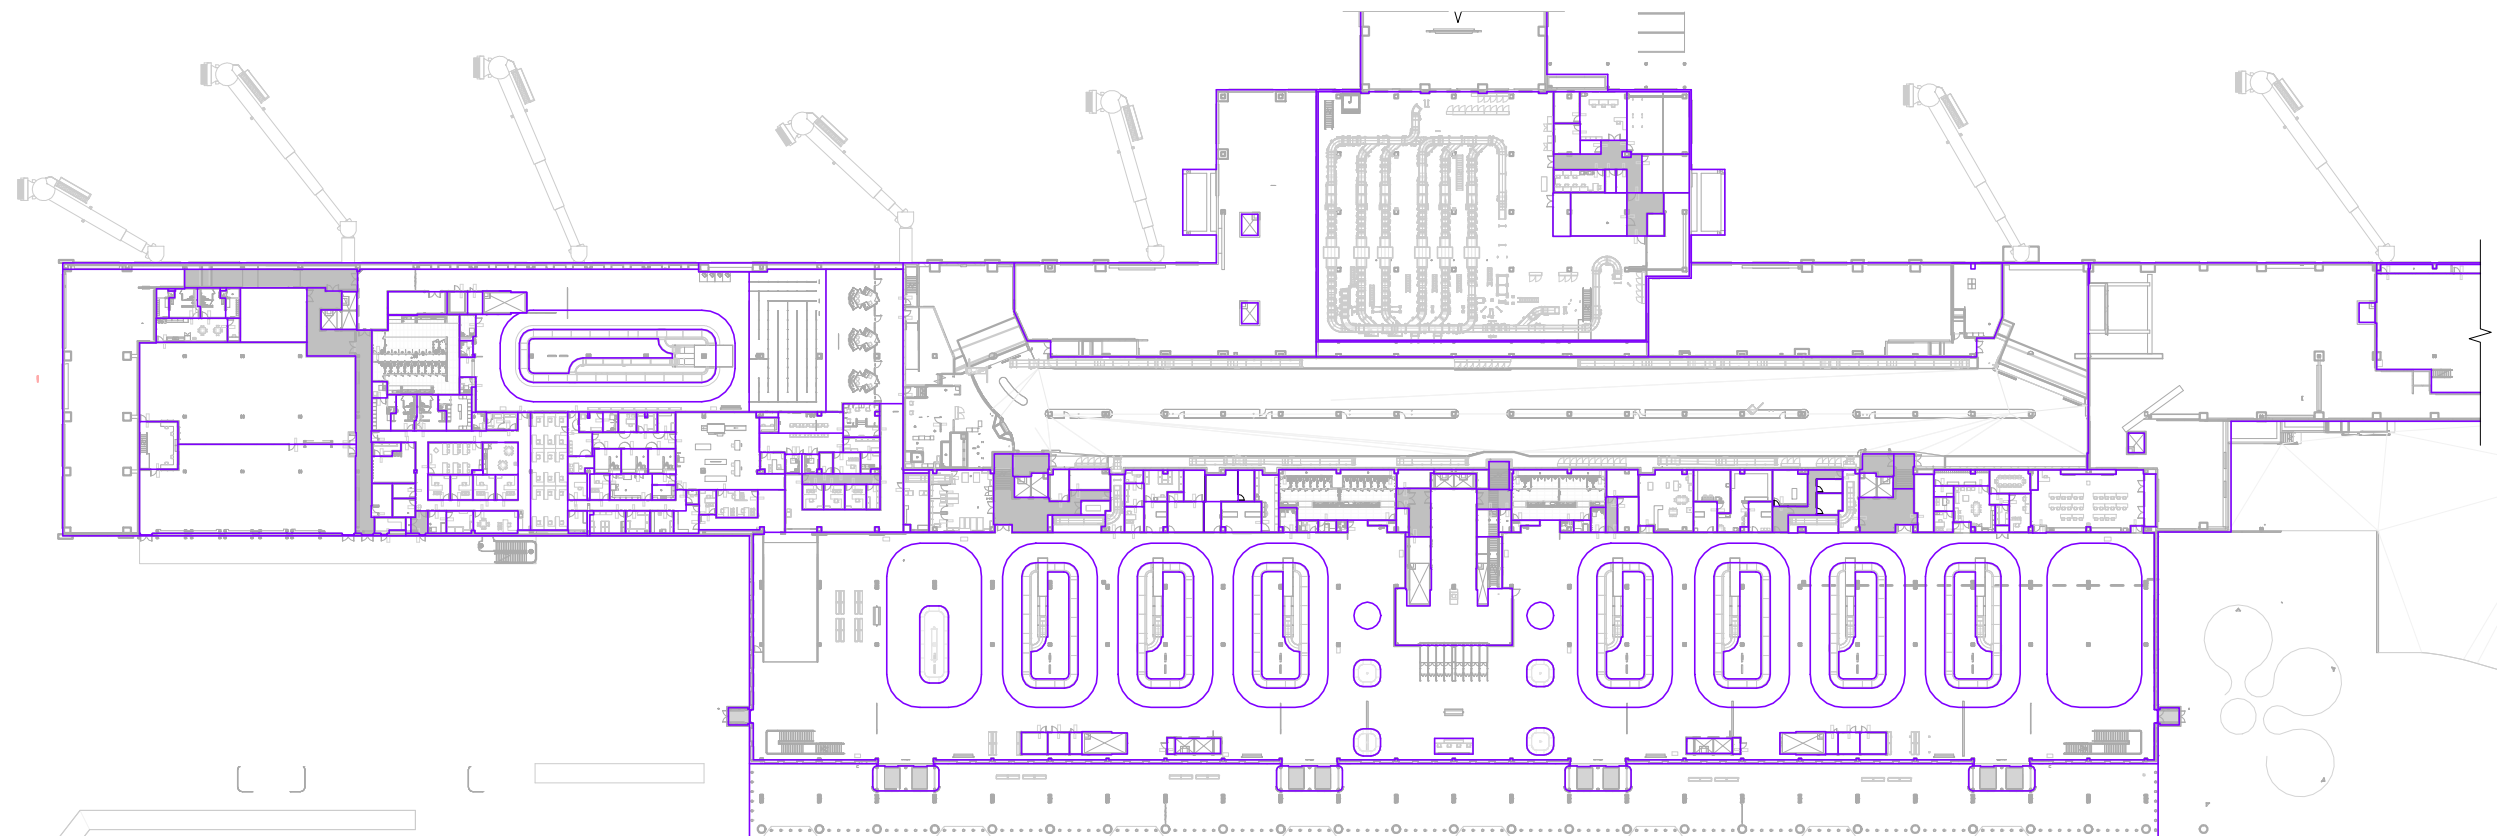

## EXHIBIT A AMENDED TSA TERMINAL SPACE 6,393 TOTAL SF

**LEGEND**

- BOH CIRCULATION
- TSA OPERATIONS

TSA OPERATIONS - 1.3 APRON LEVEL					
Number	Name	Lease Area Category	Lease Area Sub-Category	Area	Comments
CC1-121	ADMIN STSO	TSA OPERATIONS		1025 SF	
CC1-122	CONFERENCE	TSA OPERATIONS	OFFICE	135 SF	
CC1-124	COORDINATION CENTER	TSA OPERATIONS		509 SF	
CC1-127	OFFICE	TSA OPERATIONS	OFFICE	102 SF	
CC1-140	TSS-E BAO WKRM & STOR.	TSA OPERATIONS		457 SF	
CC1-141	OPERATIONAL STORAGE	TSA OPERATIONS	STORAGE	605 SF	
CC1-142	TRAINING CLASSROOM	TSA OPERATIONS	TRAINING	760 SF	
CC1-143	COMM. CLOSET	TSA OPERATIONS	IT	75 SF	
Grand total				3668 SF	

TSA OPERATIONS - 1.0 ARRIVALS LEVEL					
Number	Name	Lease Area Category	Lease Area Sub-Category	Area	Comments

**EXHIBIT A  
AMENDED TSA TERMINAL SPACE  
6,393 TOTAL SF**

TSA OPERATIONS - 2.1 DEPARTURES LEVEL				
Number	Name	Lease Area Category	Lease Area Sub-Category	Area
HH2-110	BREAK RM + LOCKER RM	TSA OPERATIONS	BREAK AREA	1151 SF
HH2-111	TSO-ST1	TSA OPERATIONS	OFFICE	127 SF
HH2-112	TRAINING OLC	TSA OPERATIONS	TRAINING	447 SF
HH2-116	ATLAS SUPPORT	TSA OPERATIONS	OFFICE	411 SF
HH2-117	ATLAS OFFICE	TSA OPERATIONS	OFFICE	142 SF
HH2-151	TSA SECURE STORAGE	TSA OPERATIONS	STORAGE	220 SF
HH2-165	TSA STORAGE	TSA OPERATIONS	STORAGE	125 SF
HH2-167	TSA HEADEND EQUIP	TSA OPERATIONS	IT	103 SF
Grand total				2725 SF